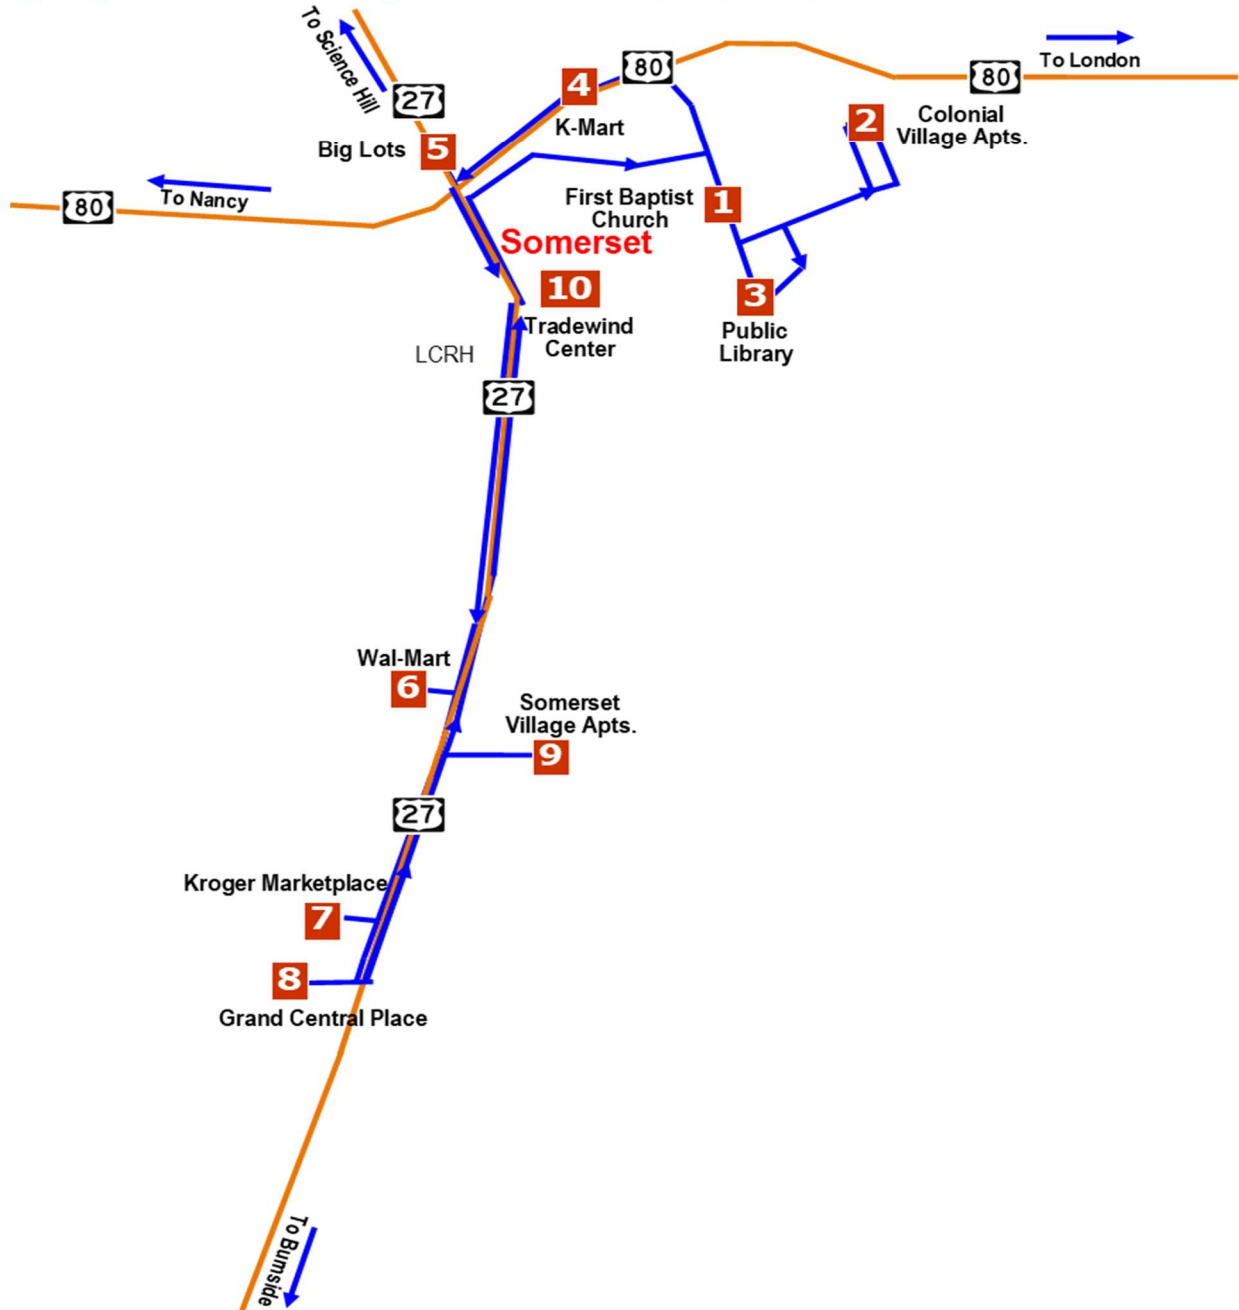

RURAL  **TEC**
TRANSIT
ENTERPRISES
COORDINATED, INC.
SOMERSET BUS SERVICE

RTEC Somerset Bus Service Route is an excellent public transit service open to the community of Somerset. This route is open to the public and the route loops 5 times daily.

- ❖ **Every Monday through Friday**, the RTEC Bus has 10 bus stops in Somerset including six of the major shopping/retail centers. Children under 12 will not be permitted to board unless with an adult.
- ❖ **Passengers are permitted to bring up to 3 carry-on bags aboard the Trolley. Packages are to be held within their lap, wheelchair or mobility device, or safely stored/secured under the seat.**
- ❖ The Fare for the Bus is **\$1.00** each time you board.
- ❖ The RTEC Bus is equipped with a wheelchair lift.

*** Check out the Trolley Route map and schedule on our website www.ridertec.org

RTEC Somerset Bus Service Route Schedule:

Bus Stops	1st Loop	2nd Loop	3rd Loop	4th Loop	5th Loop
First Baptist Church (Main St by benches)	8:30 AM	9:45 AM	11:00 AM	1:00 PM	2:15 PM
Colonial Village Apts. (In Front of Office)	8:37 AM	9:52 AM	11:07 AM	1:07 PM	2:22 PM
Pulaski Co. Public Library (Back side by benches)	8:42 AM	9:57 AM	11:12 AM	1:12 PM	2:27 PM
K-Mart (Right of Front Doors)	8:50 AM	10:05 AM	11:20 AM	1:20 PM	2:35 PM
Big Lots (Right of Front Doors)	8:55 AM	10:10 AM	11:25 AM	1:25 PM	2:40 PM
Wal-Mart (Right side Front)	9:08 AM	10:23 AM	11:38 AM	1:38 PM	2:53 PM
Kroger Marketplace (Front Doors)	9:15 AM	10:30 AM	11:45 AM	1:45 PM	3:00 PM
Grand Central Place (Goodys)	9:20 AM	10:35 AM	11:50 AM	1:50 PM	3:05 PM
Somerset Village Apts. (Office)	9:27 AM	10:42 AM	11:57 AM	1:57 PM	3:12 PM
Tradewind Center/Roses (Front Doors of Roses)	9:35 AM	10:50 AM	12:05 PM	2:05 PM	3:20 PM

SOMERSET BUS SERVICE

If you have any questions or comments regarding the Somerset Bus Service Route, please feel free to contact our office at our toll free number

1-800-321-7832 

RTEC-100 Main St. Mt. Vernon, KY 40456