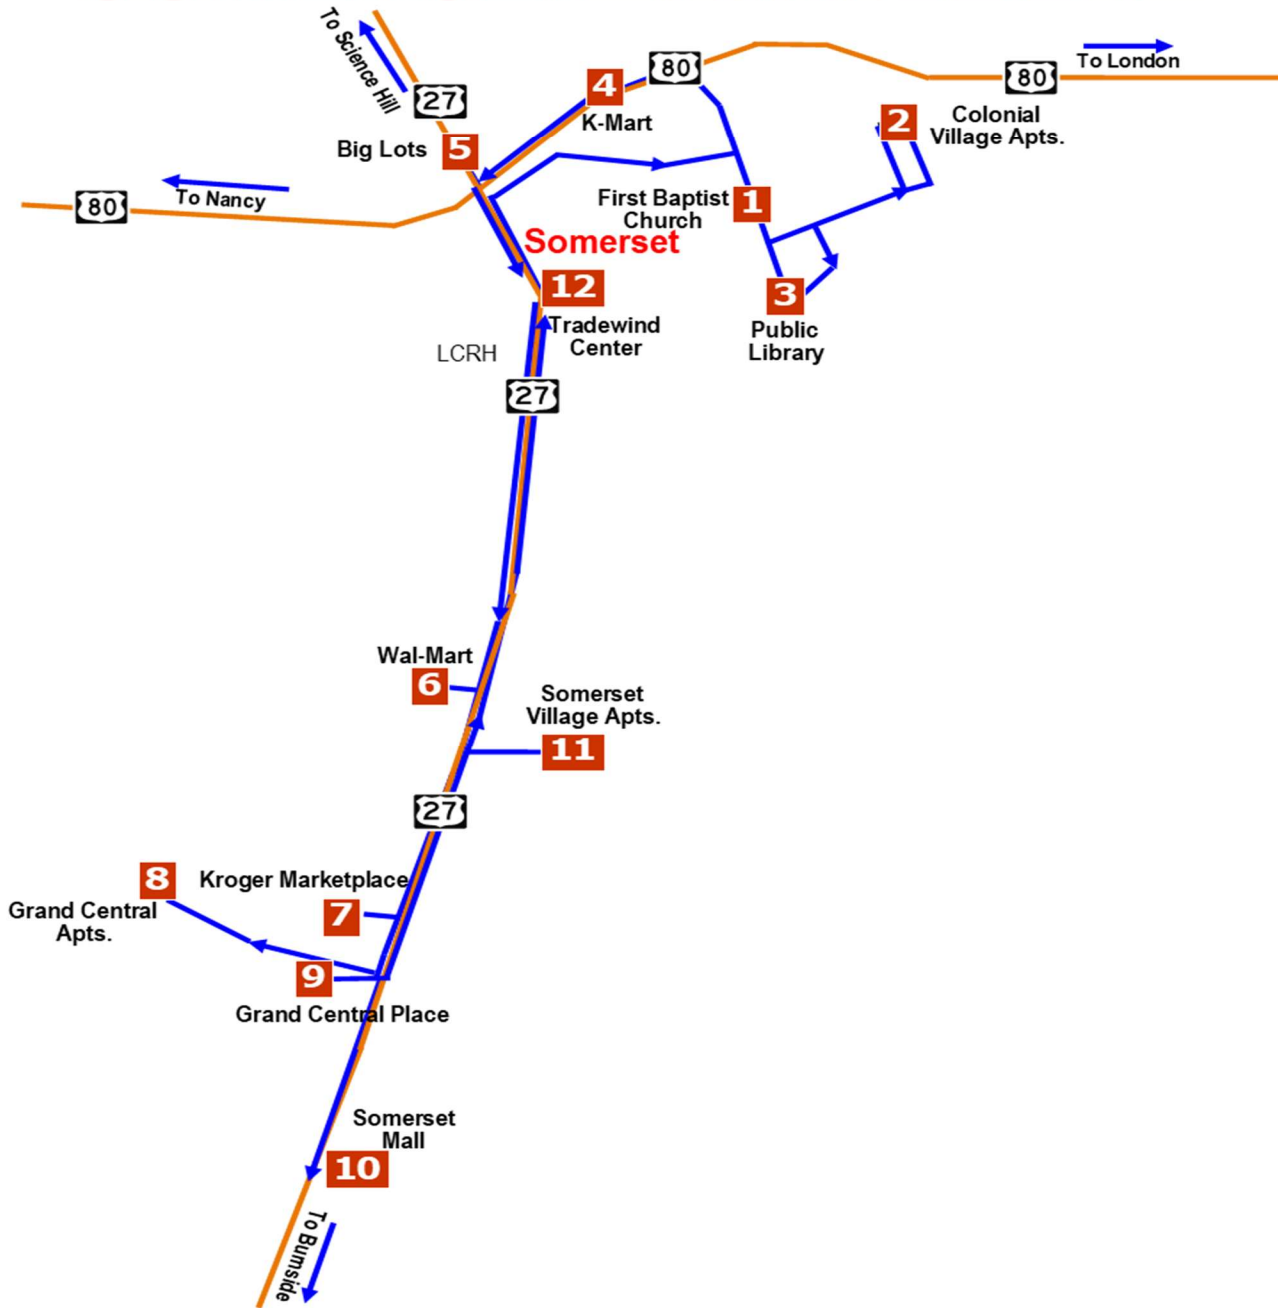

RURAL  **TEC**
TRANSIT
ENTERPRISES
COORDINATED, INC.

SOMERSET TROLLEY

Merry Christmas & Happy New Year

Somerset Trolley Route

Have a Holly Trolley Christmas & Happy New Year!!!

RTEC Transportation is running an excellent service to the community of Somerset during the busy time of the Holidays. RTEC Somerset Trolley Shopping Route is scheduled to run until **Friday, January 12th, 2018.**

- ❖ Every Monday through Friday until January 12, the RTEC Trolley has 12 bus stops in Somerset including seven of the major shopping centers. Children under 16 will not be permitted to board unless with an adult.
- ❖ The Fare for the Trolley route is a **\$1.00** each time you board.
- ❖ The RTEC Trolley is equipped with a wheelchair lift.

*** Check out the Trolley Route map and schedule on our website www.ridertec.org.

RTEC Somerset Trolley Route Schedule:

Trolley Bus Stops	1 st Loop	2 nd Loop	3 rd Loop	4 th Loop	5 th Loop
First Baptist Church (Main St)	8:30 AM	10:00 AM	12:15 PM	1:45 PM	3:15 PM
Colonial Village Apts. (In Front of Office)	8:36 AM	10:06 AM	12:21 PM	1:51 PM	3:21 PM
Pulaski Co. Public Library	8:42 AM	10:12 AM	12:27 PM	1:57 PM	3:27 PM
K-Mart	8:50 AM	10:20 AM	12:35 PM	2:05 PM	3:35 PM
Big Lots	8:55 AM	10:25 AM	12:40 PM	2:10 PM	3:40 PM
Wal-Mart	9:08 AM	10:38 AM	12:53 PM	2:23 PM	3:53 PM
Kroger Marketplace	9:15 AM	10:45 AM	1:00 PM	2:30 PM	4:00 PM
Grand Central Apts.	9:20 AM	10:50 AM	1:05 PM	2:35 PM	4:05 PM
Grand Central Place (Goodys)	9:25 AM	10:55 AM	1:10 PM	2:40 PM	4:10 PM
Somerset Mall (Front Doors)	9:35 AM	11:05 AM	1:20 PM	2:50 PM	4:20 PM
Somerset Village Apts.	9:43 AM	11:13 AM	1:28 PM	2:58 PM	4:28 PM
Tradewind Center/Roses	9:50 AM	11:20 AM	1:35 PM	3:05 PM	4:35 PM

SOMERSET TROLLEY

If you have any questions or comments regarding the Somerset Trolley Route, please feel free to contact our office at our toll free number

1-800-321-7832 

RTEC-100 Main St. Mt. Vernon, KY 40456