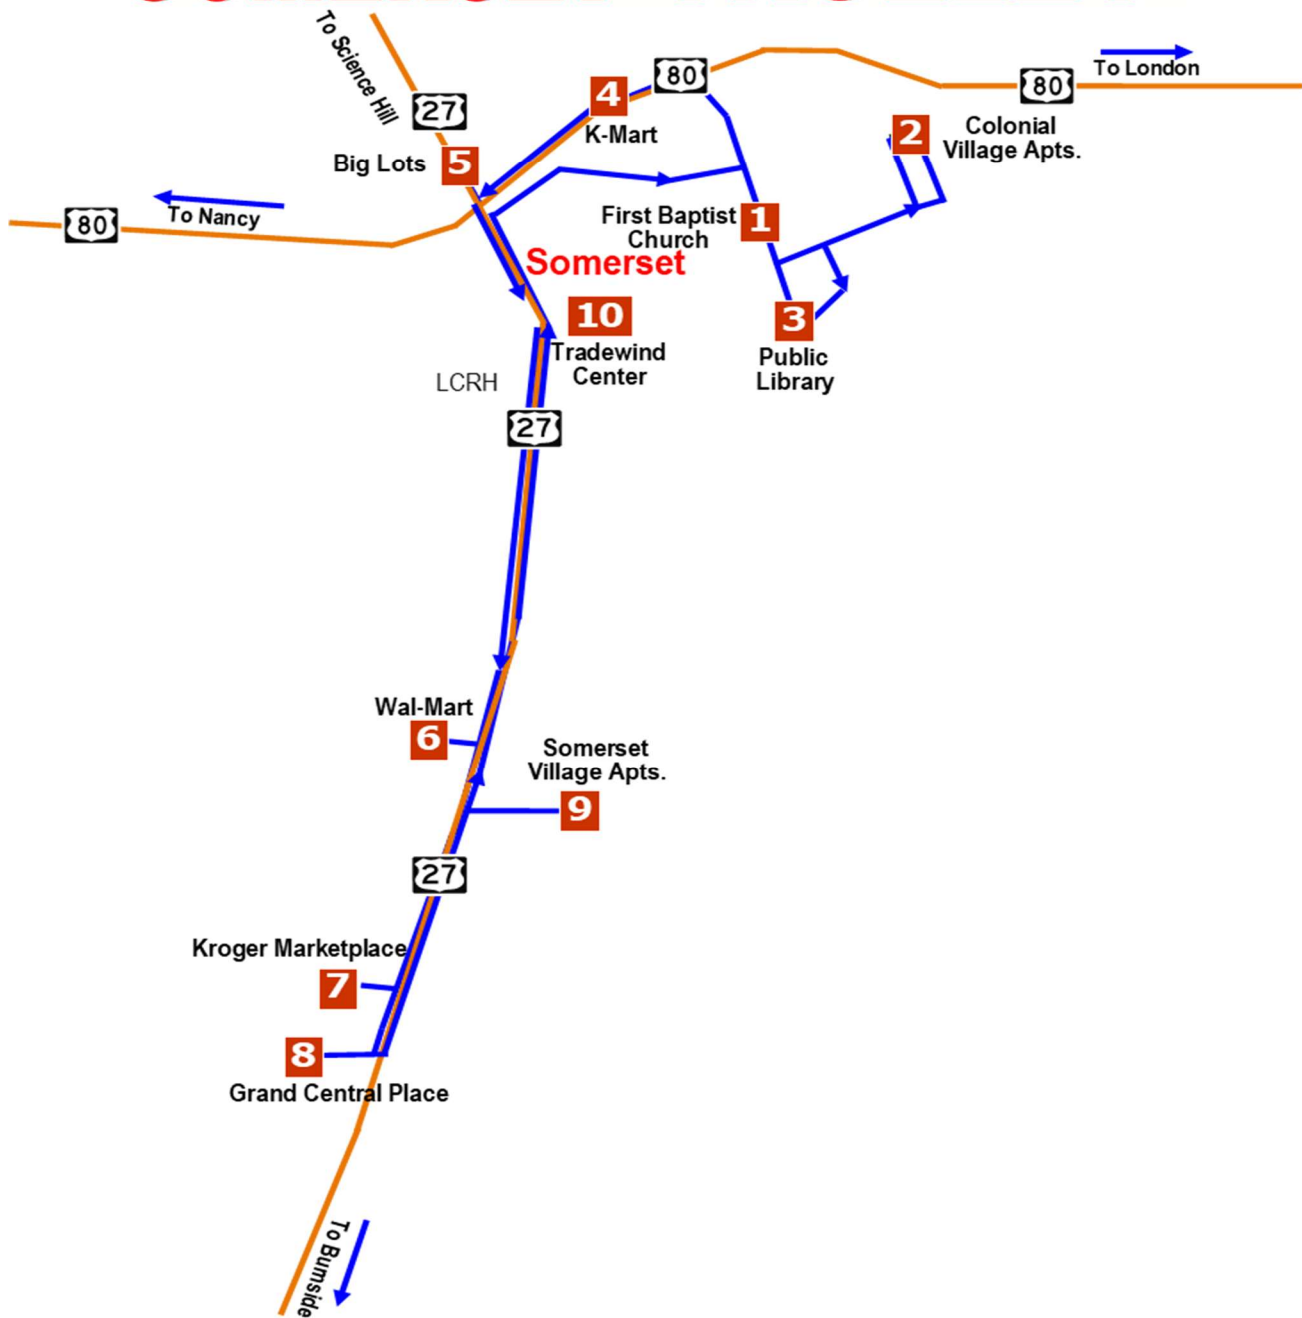

SOMERSET TROLLEY

If you have any questions or comments regarding the Somerset Trolley Route, please feel free to contact our office at our toll free number

1-800-321-7832

RTEC-100 Main St. Mt. Vernon, KY 40456