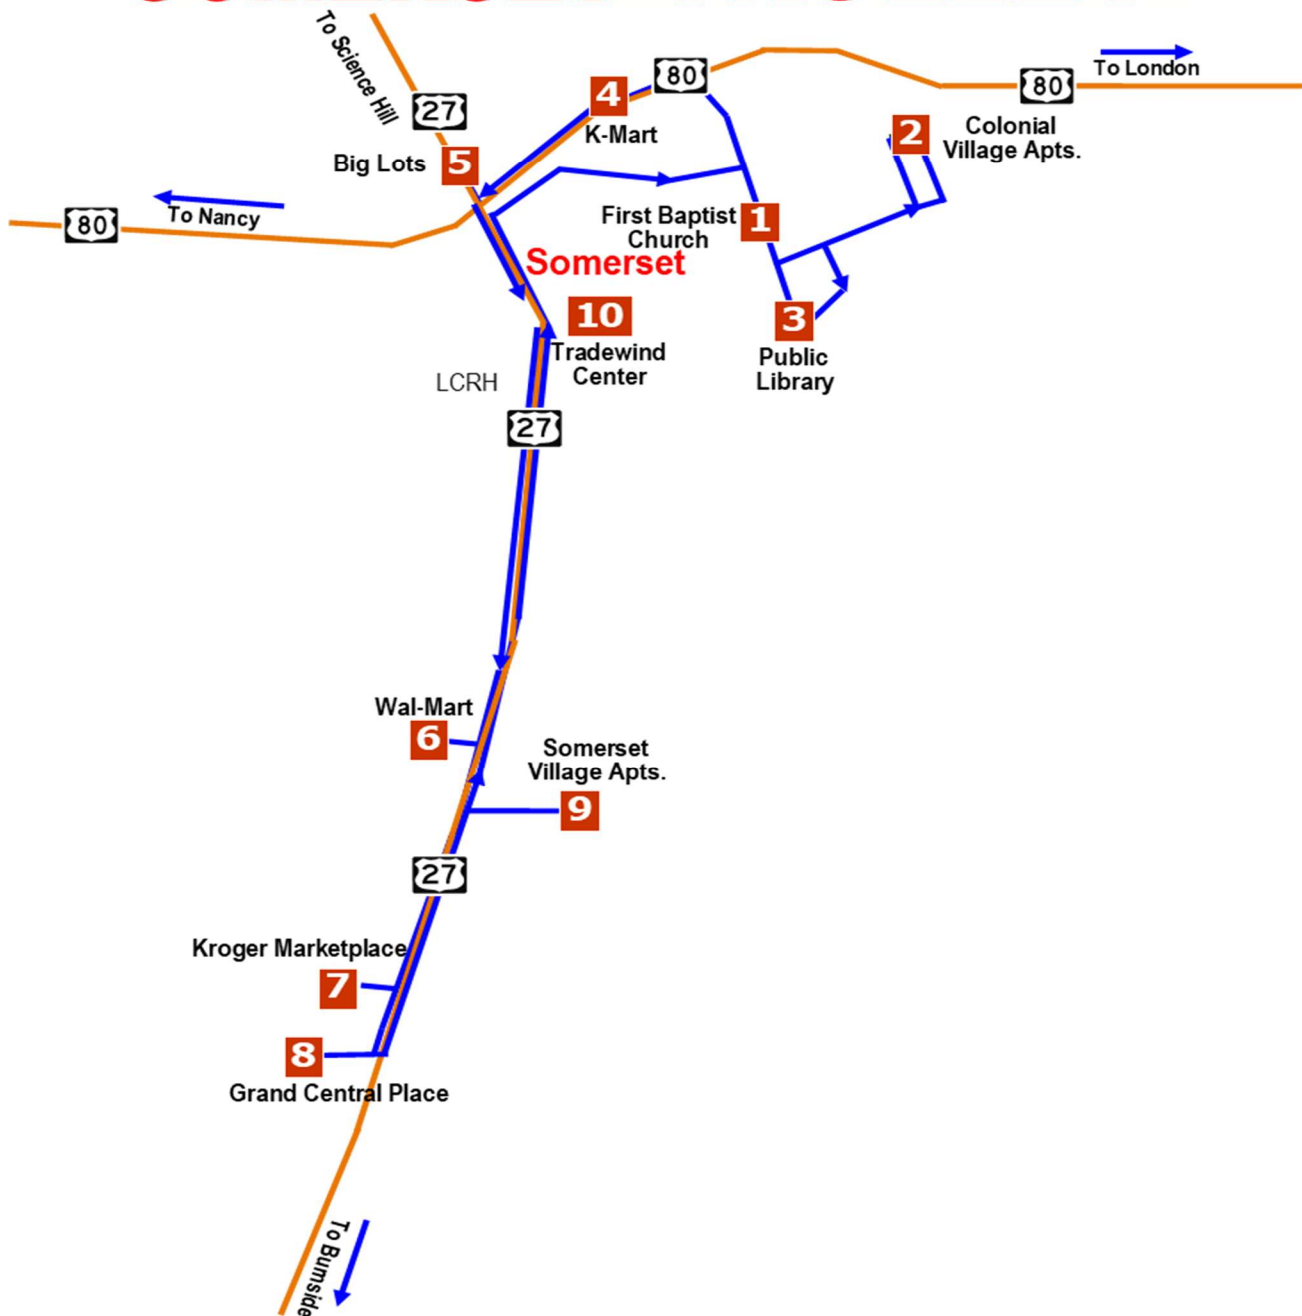

SOMERSET TROLLEY

If you have any questions or comments regarding the Somerset Trolley Route, please feel free to contact our office at our toll free number

1-800-321-7832

RTEC-100 Main St. Mt. Vernon, KY 40456