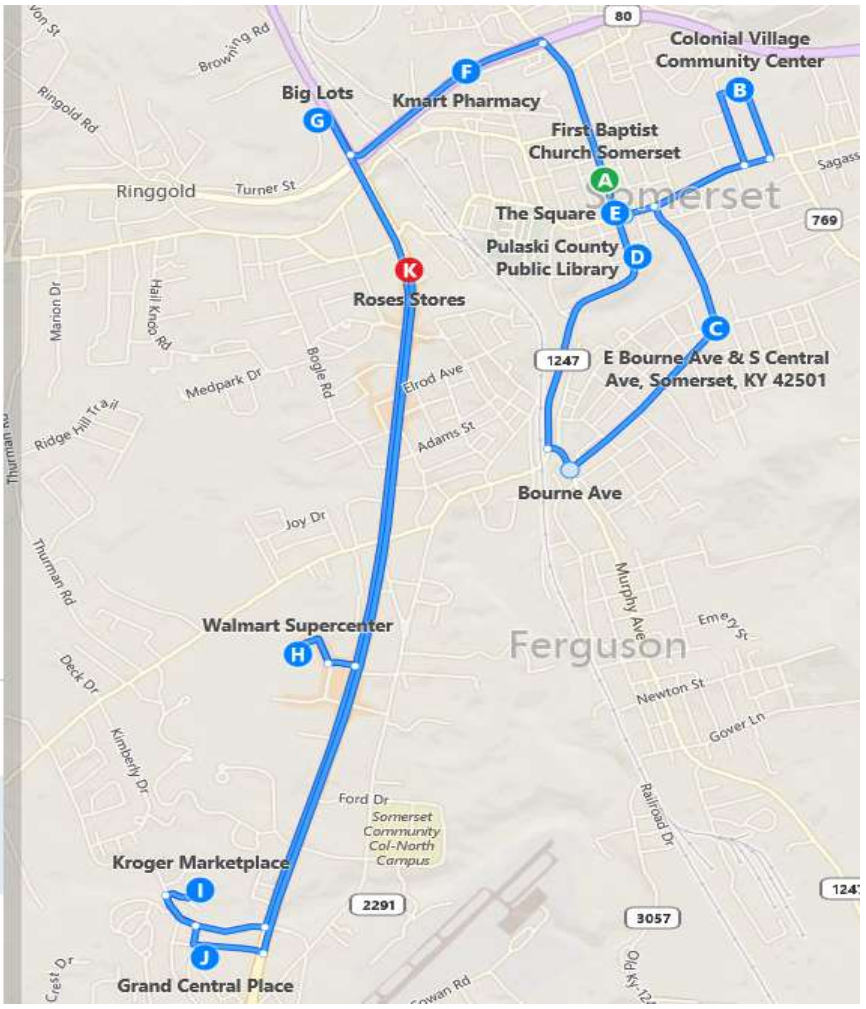

SOMERSET CHRISTMAS TROLLEY ROUTE

Options

- A First Baptist Church Somerset, 128 N
- B Colonial Village Community Center,
- C E Bourne Ave & S Central Ave, Some
- D Pulaski County Public Library, 219 E I
- E The Square, 95 Public Sq, Somerset,
- F Kmart Pharmacy, 420 E Highway 80,
- G Big Lots, 345 N Highway 27 Ste 5, Sc
- H Walmart Supercenter, 177 Washingt
- I Kroger Marketplace, 50 Stonegate C
- J Grand Central Place, 2835 S Highway
- K Roses Stores, 370 S Highway 27, Son

42 min
Light traffic
34 min without traffic
Via KY-80 BR, Jasper St
12.8 mi

4 min (0.9 mi)
from First Baptist Church Somerset to

Trolley Bus Stops	1 st Route	2 nd Route	3 rd Route	4 th Route	5 th Route	6 th Route
First Baptist Church	7:30 AM	8:45 AM	10:00 AM	11:45 AM	1:00 PM	2:15 PM
Colonial Village Apts.	7:37 AM	8:52 AM	10:07 AM	11:52 AM	1:07 PM	2:22 PM
E. Bourne Ave./S. Central Ave	7:45 AM	9:00 AM	10:15 AM	12:00 PM	1:15 PM	2:30 PM
Pulaski County Public Library	7:52 AM	9:07 AM	10:22 AM	12:07 PM	1:22 PM	2:37 PM
The Square	7:55 AM	9:10 AM	10:25 AM	12:10 PM	1:25 PM	2:40 PM
K-Mart	8:00 AM	9:15 AM	10:30 AM	12:15 PM	1:30 PM	2:45 PM
Big Lots	8:05 AM	9:20 AM	10:35 AM	12:20 PM	1:35 PM	2:50 PM
Wal-Mart	8:15 AM	9:30 AM	10:45 AM	12:30 PM	1:45 PM	3:00 PM
Kroger Marketplace	8:20 AM	9:35 AM	10:50 AM	12:35 PM	1:50 PM	3:05 PM
Grand Central Place	8:25 AM	9:40 AM	10:55 AM	12:40 PM	1:55 PM	3:10 PM
Tradewind Center/Roses	8:35 AM	9:50 AM	11:05 AM	12:50 PM	2:05 PM	3:20 PM

****The Trolley can deviate from the regular route up to 3/4 of a mile. To schedule a deviation from the Trolley route, call 24-hours in advance at 1-800-321-7832. Tell the reservationist that you want to schedule a deviation for the Trolley Route. Check out the Trolley Route map and schedule on our website www.ridertec.org.**