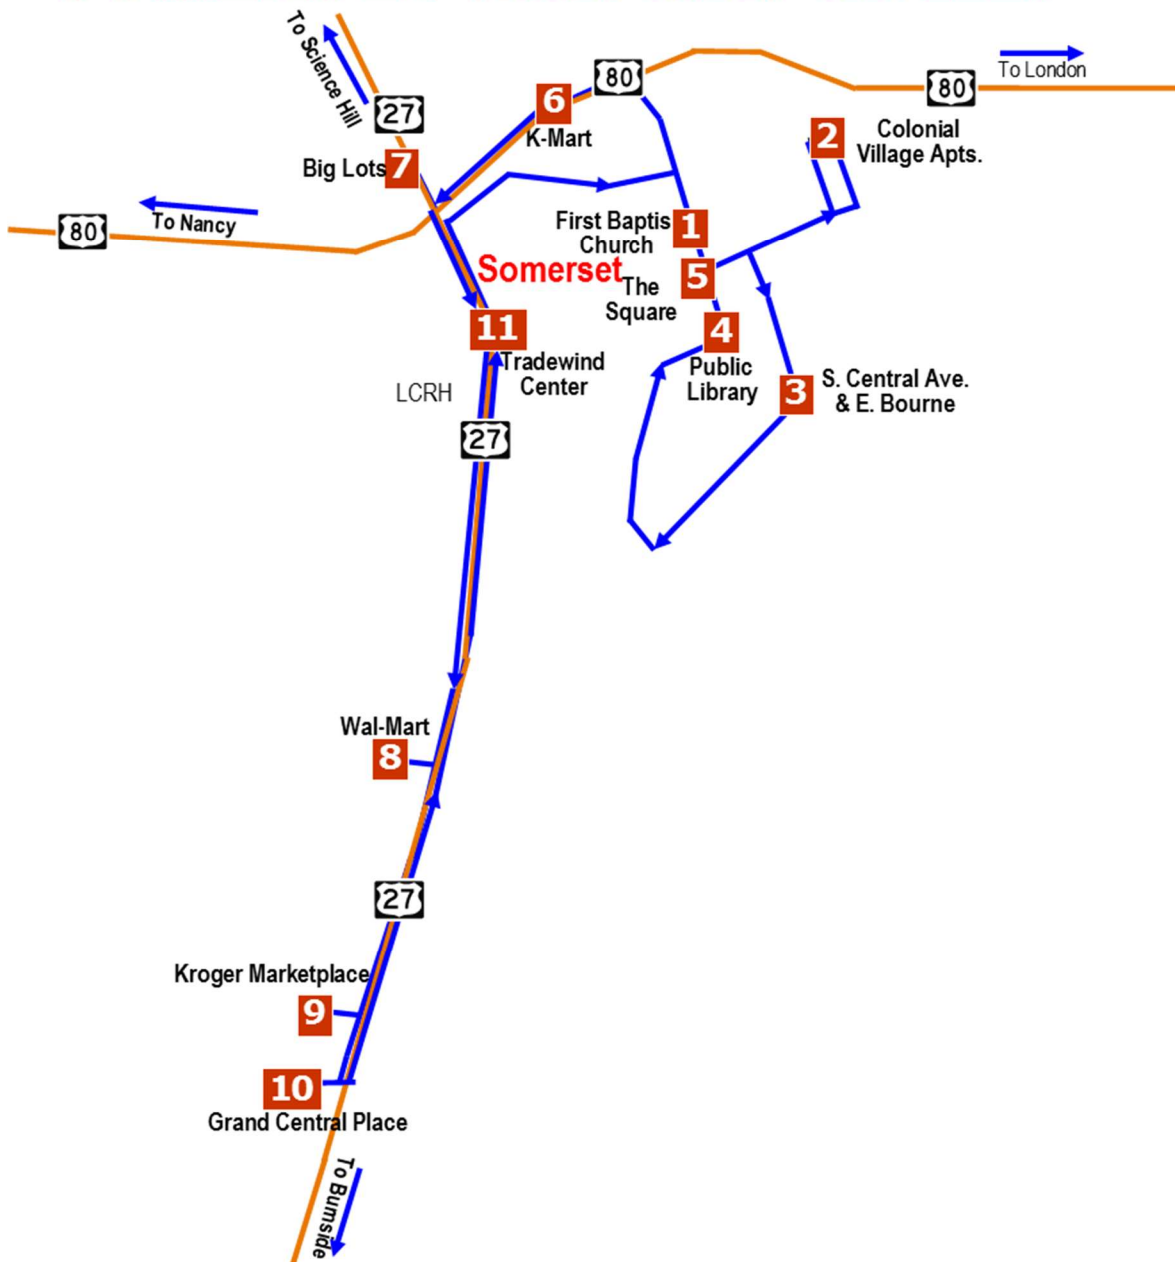

SOMERSET CHRISTMAS TROLLEY

If you have any questions or comments regarding the Christmas Trolley Route, please feel free to contact our office at our toll free number

1-800-321-7832

RTEC-100 Main St. Mt. Vernon, KY 40456